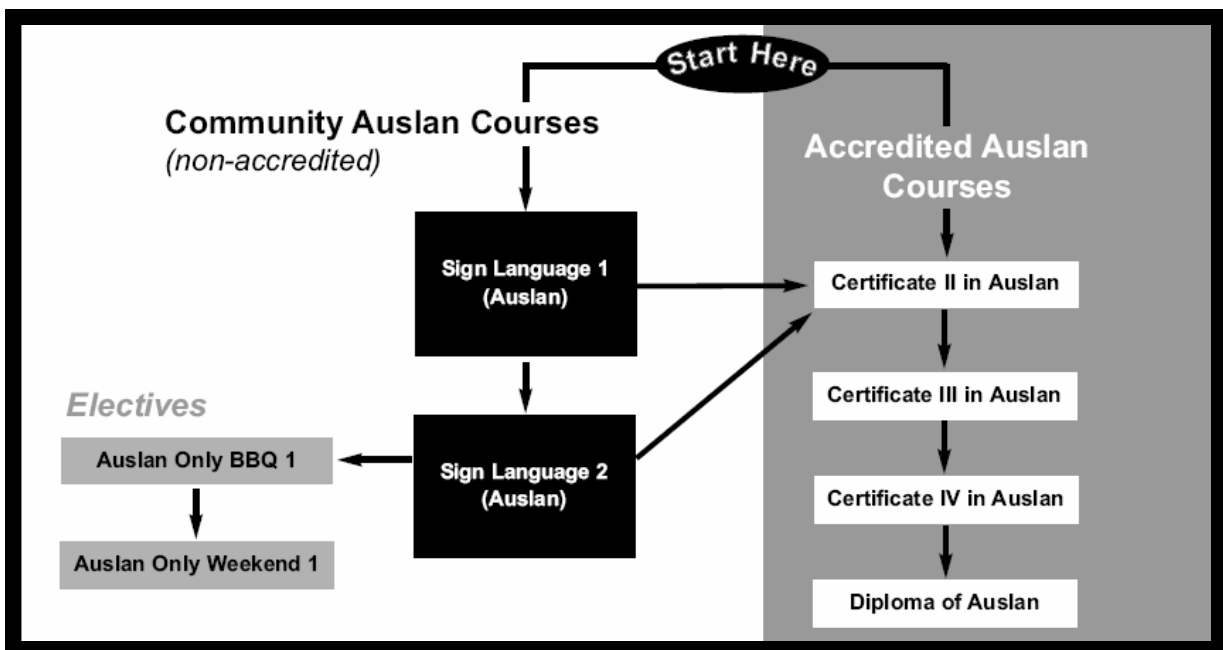

Pathway to learning Auslan

There is no single pathway to learning Auslan. Deaf Education Network has two streams of Auslan courses.

It is possible to commence studying Auslan in the *Certificate II in Auslan* course. However, it is recommended that you commence with *Community Auslan* courses (starting with *Sign Language 1*) to gain exposure to the culture and language of the Australian Deaf community before starting the accredited stream. This also provides students with a more solid foundation before commencing the intensive *Accredited Auslan* courses.

People who have existing Auslan skills may apply for Recognition of Prior Learning (RPL) or Credit Transfer to fast track their Certificate in Auslan training. For more information about RPL and Credit Transfer, or if you wish to discuss pathway options to best suite your needs, please contact DEN by emailing den@deaf.nsw.edu.au or by phoning **(02) 8833 3630**.